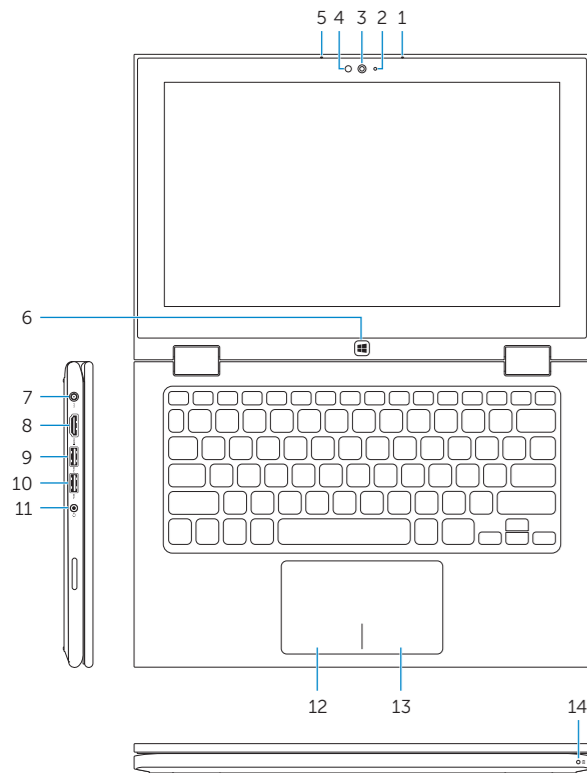

# Features

Fitur | Tính năng | الميزات

- 1. Right microphone
- 2. Camera-status light
- 3. Camera
- 4. Ambient-light sensor
- 5. Left microphone
- 6. Windows button
- 7. Power-adaptor port
- 8. HDMI port
- 9. USB 3.0 port with PowerShare
- 10. USB 3.0 port
- 11. Headset port
- 12. Left-click area
- 13. Right-click area
- 14. Power and battery-status light
- 15. Power button
- 16. Volume-control buttons (2)
- 17. USB 2.0 port
- 18. Media-card reader
- 19. Security-cable slot
- 20. Regulatory label
- 21. Service Tag label